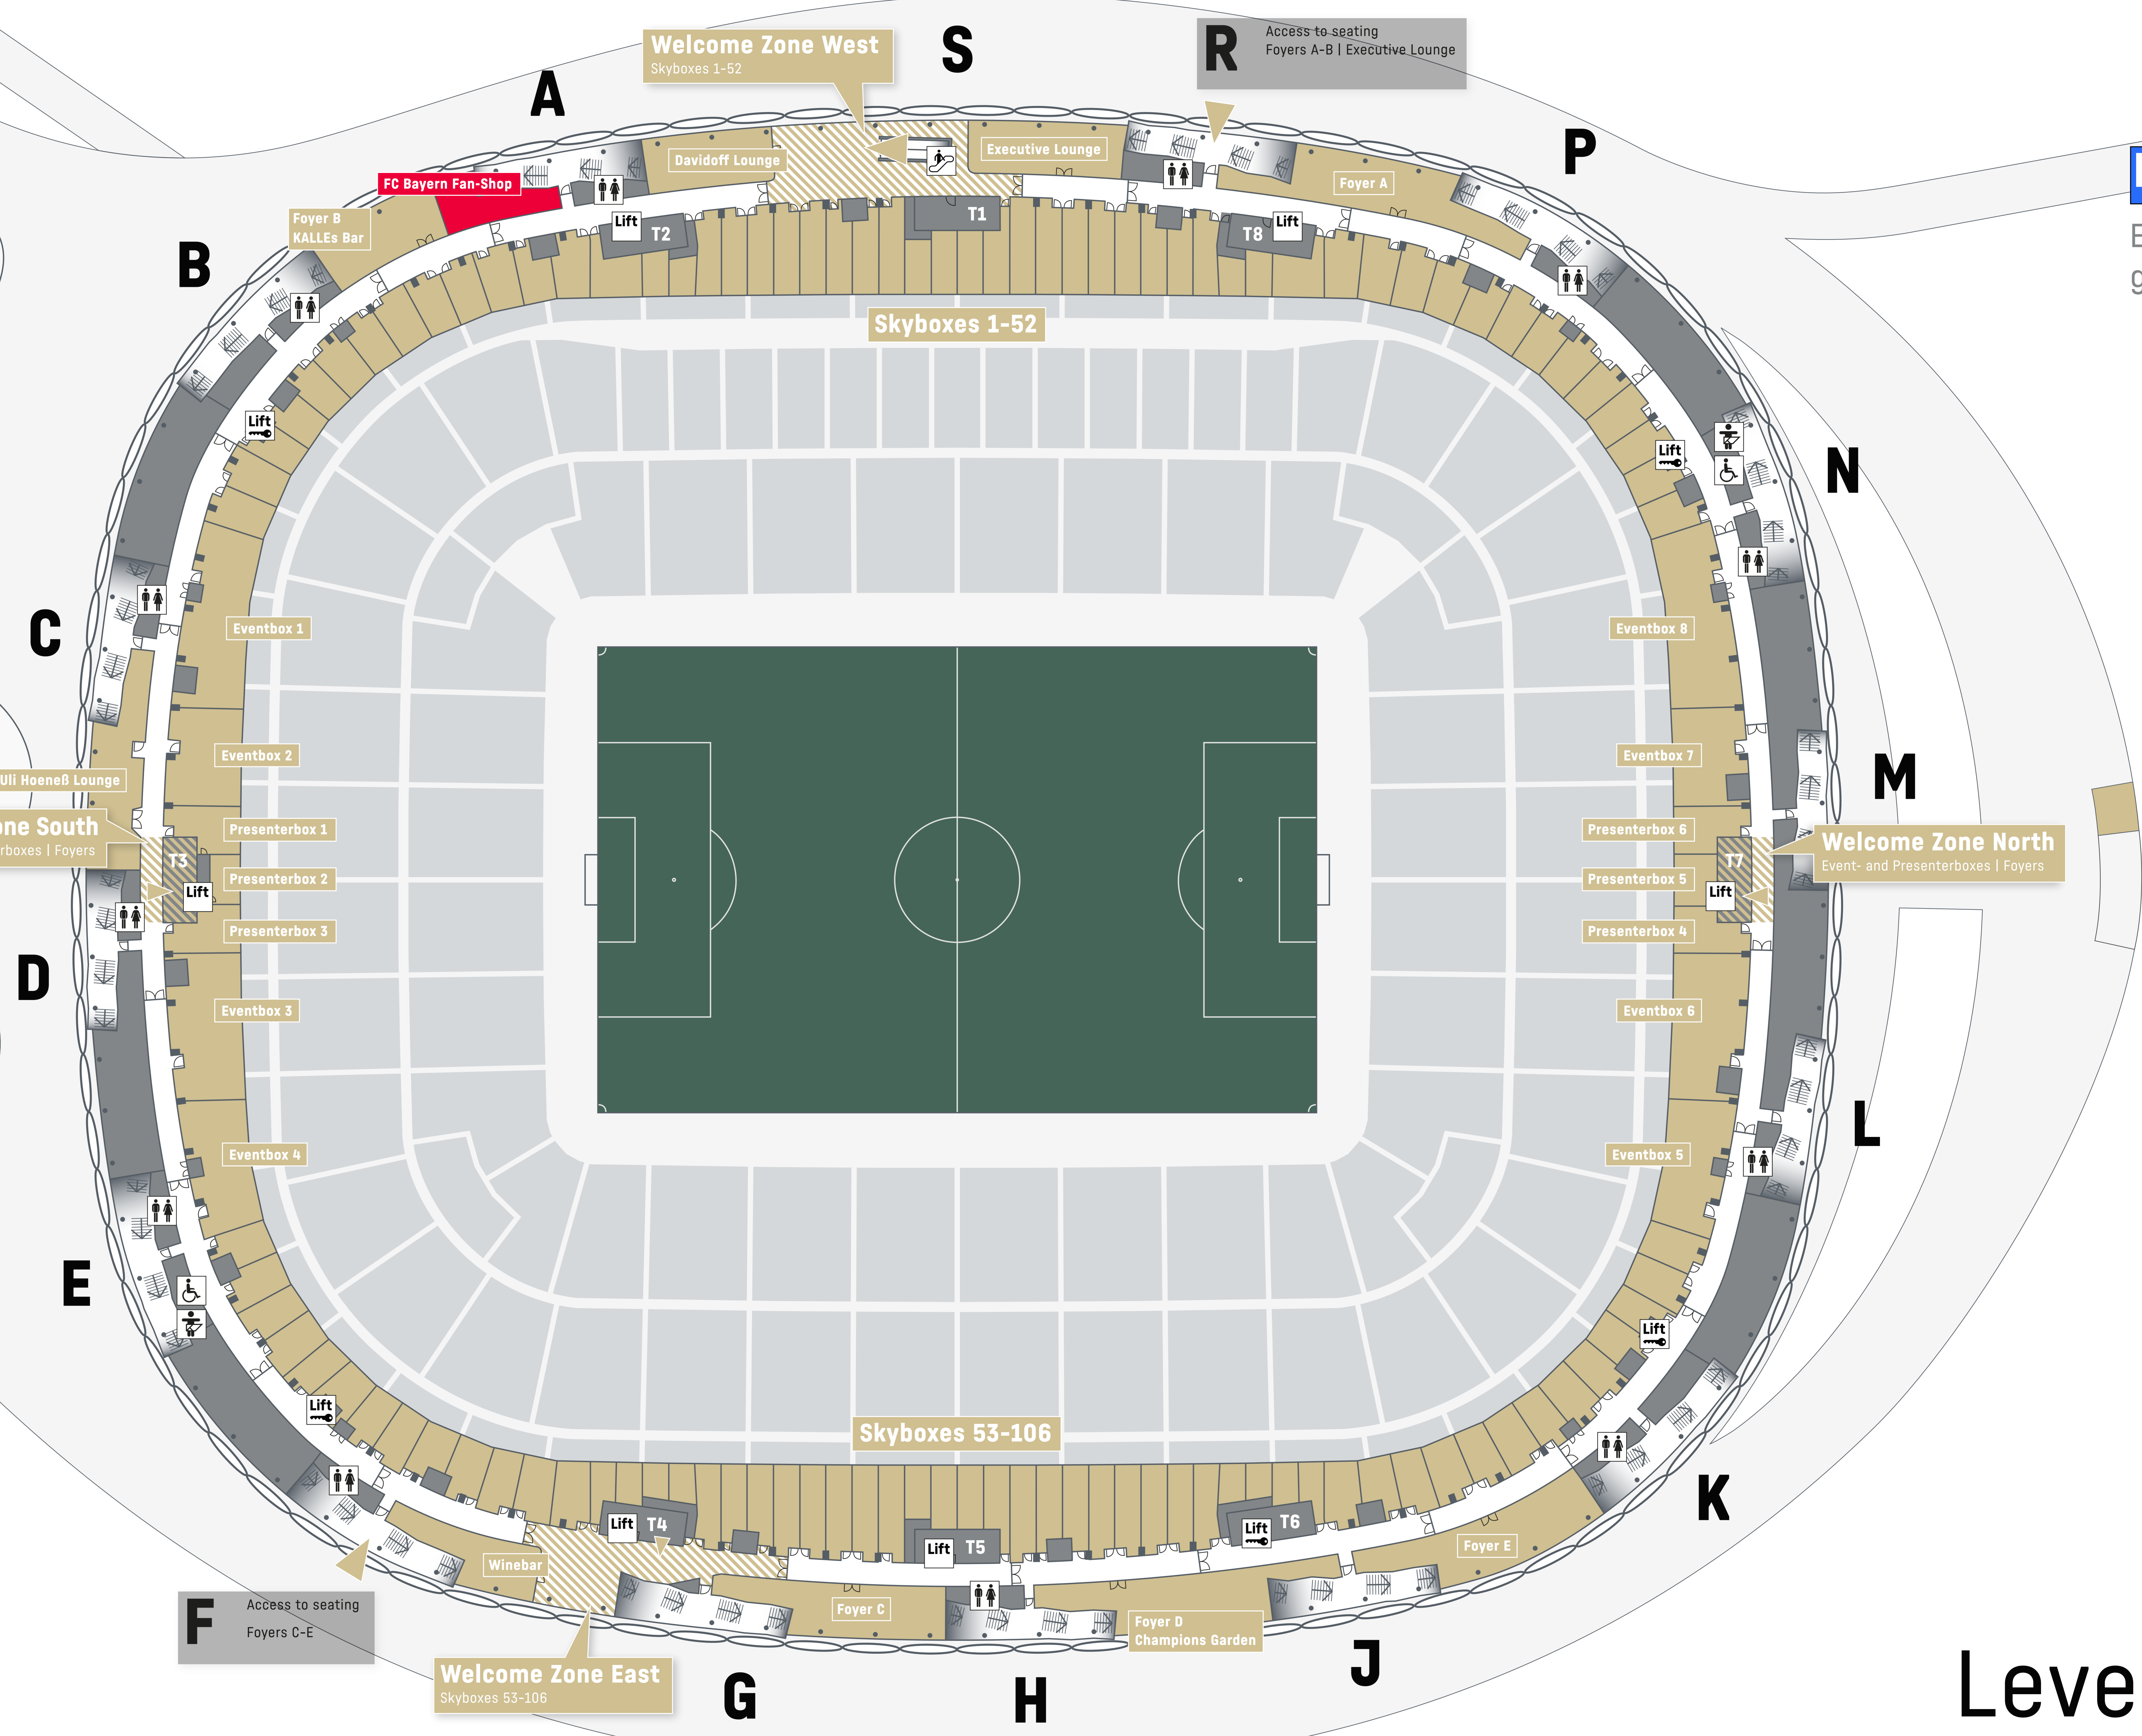

Servicegate

P₁ P₂ P₃ P_{South} TAXI

U Fröttmaning
U-Bahn station
(U6 line)

P_{Guests} P_{Guests}

Entrance/exit
guests fans

South
entrance

Welcome Center
entrance

Hospitality
South
entrance

Hospitality
entrance north

North
entrance

P_{North} P_{Bike}

TAXI

- Toilets
- Disabled Toilets
- Baby-changing room
- Lift
- Lift with access authorisation
- Escalator

- Event- and Presenterboxes
Lounges | Foyers | Uli Hoeneß Lounge
Skyboxes 1-106
- FC Bayern Fan-Shop