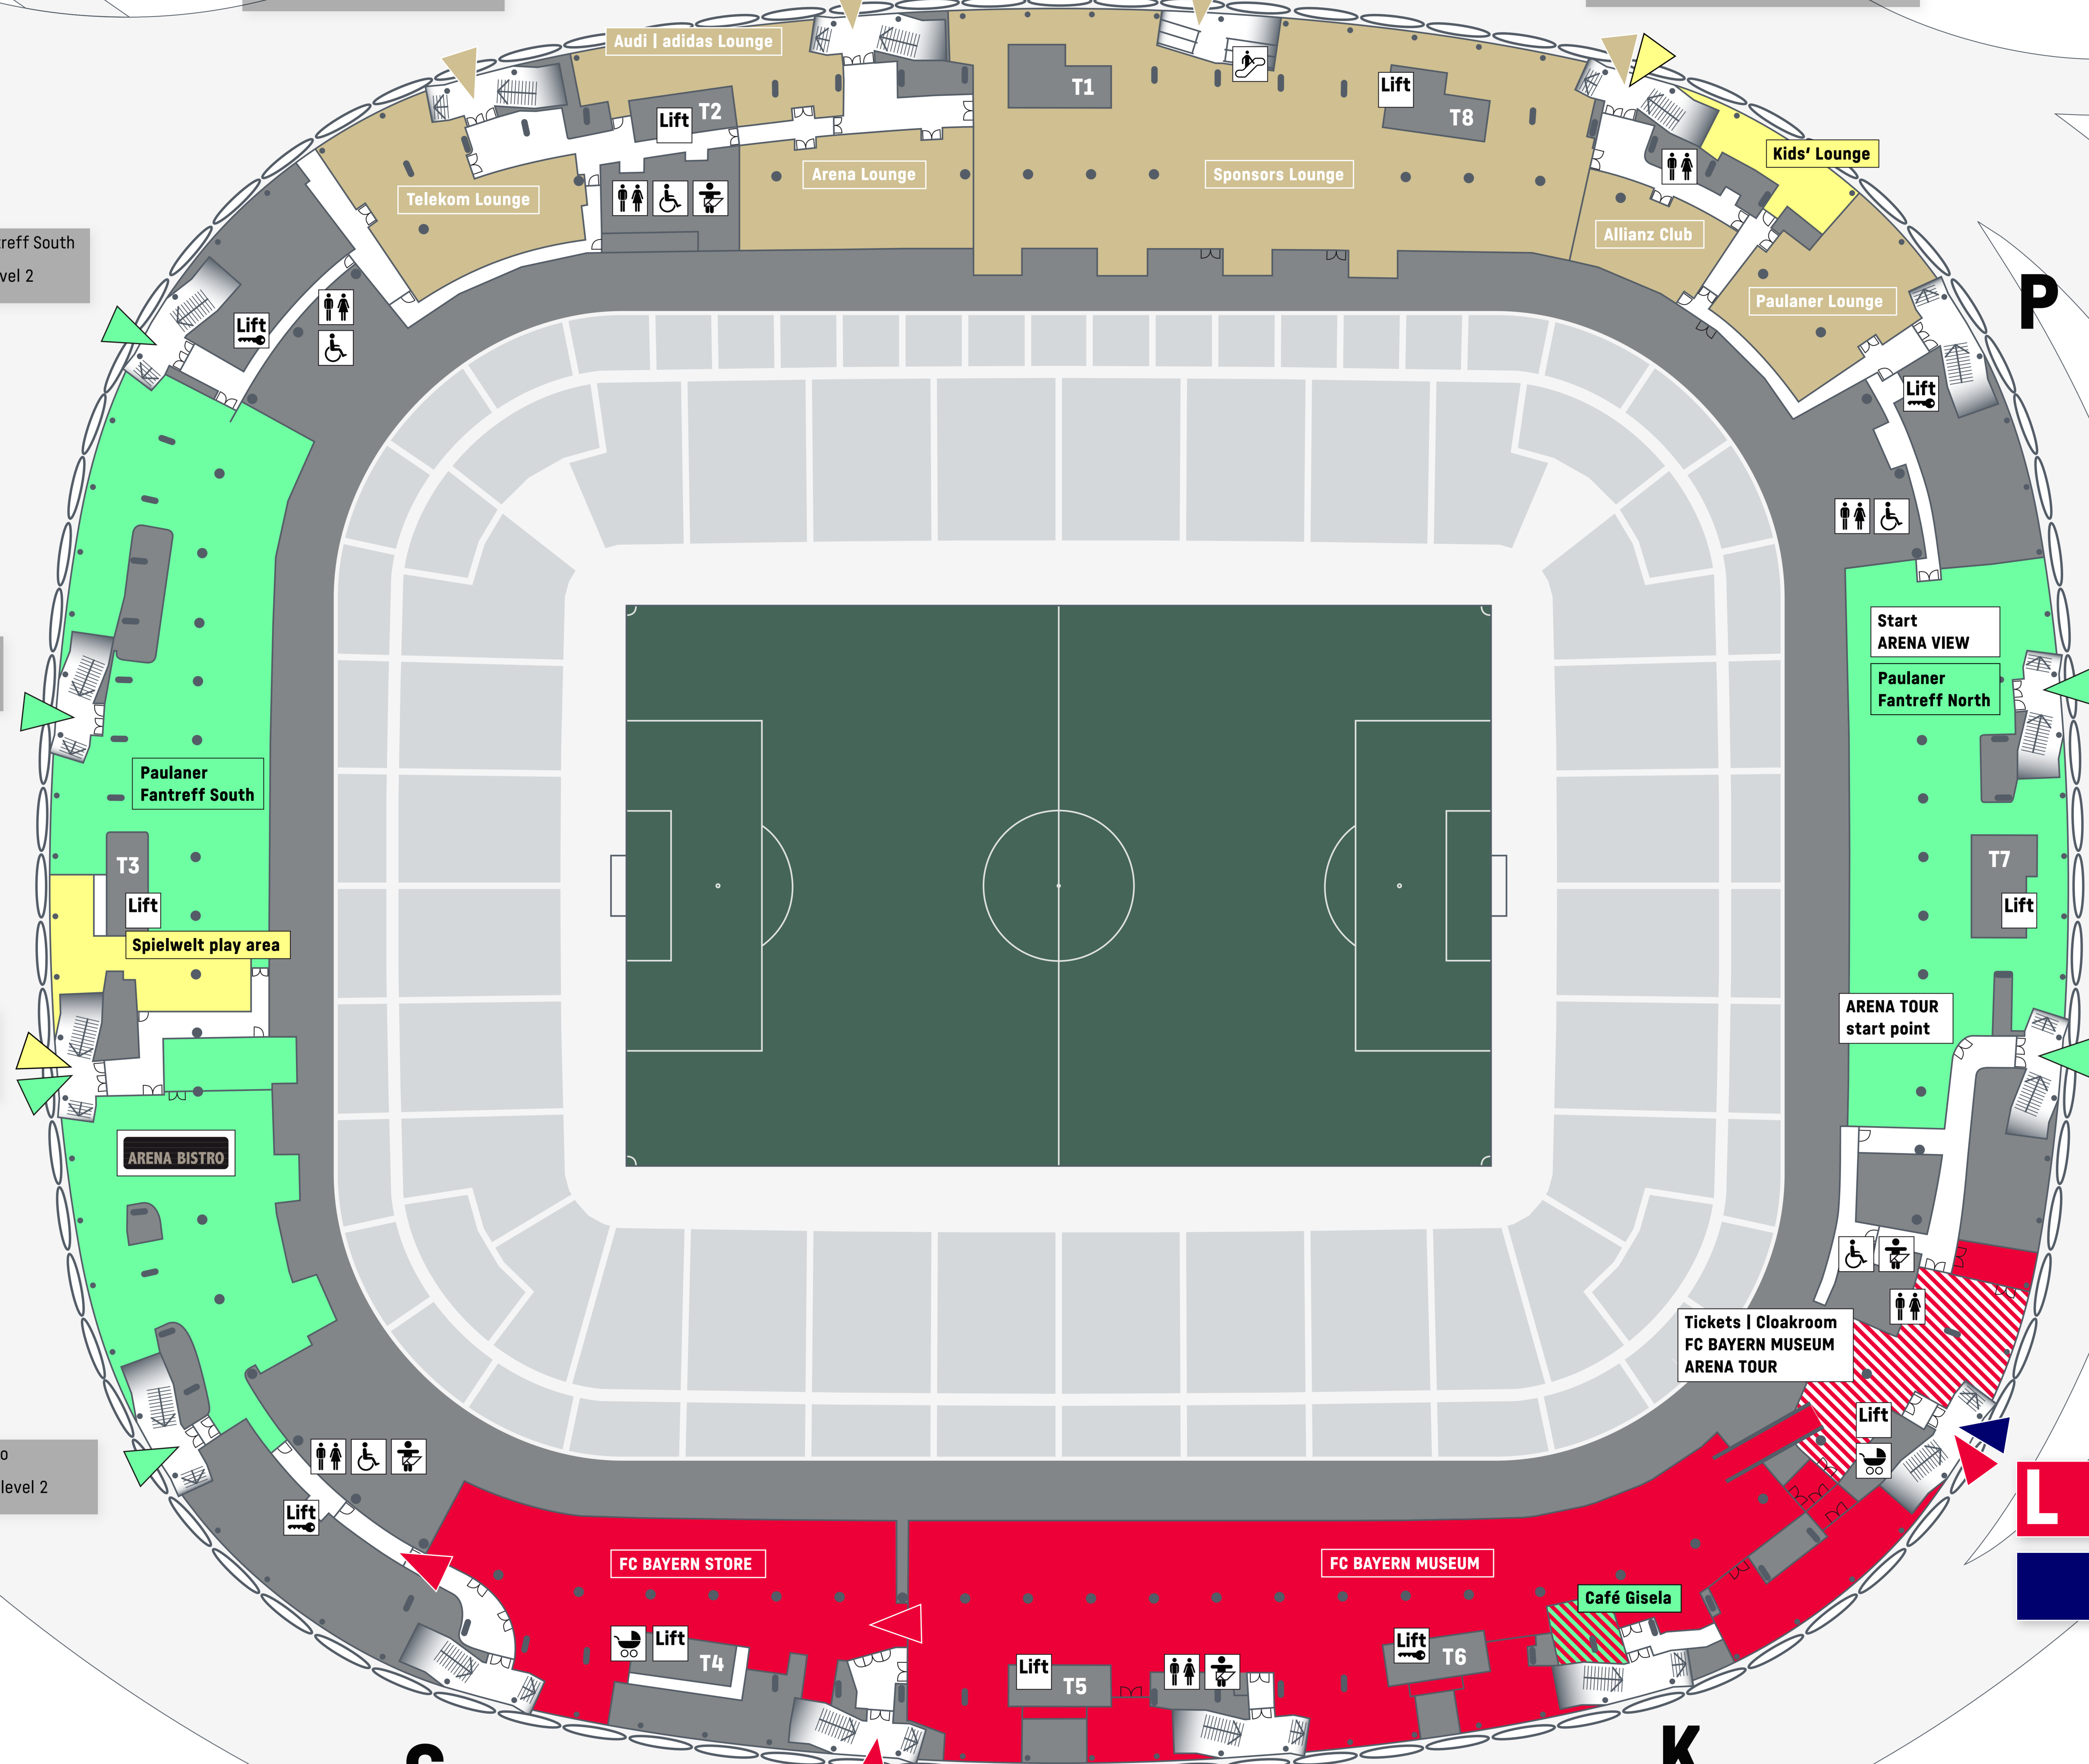

Servicegate

P₁ P₂ P₃ P_{South} TAXI

U Fröttmaning U-Bahn station (U6 line)

Entrance 4

C Paulaner Fantreff South Access via level 2

B Telekom Lounge Access via level 2

A Audi | adidas Lounge Arena Lounge Access via level 2

S Sponsors Lounge Access via Welcome Zone West level 0, 1 and 2

R Allianz-Club | Paulaner Lounge Kids' Lounge Access via level 2

P_{Guests} P_{Guests}

Entrance/exit guests fans

South entrance

Entrance 2 P₆

D Paulaner Fantreff South Access via level 2

Welcome Center entrance

Entrance 1

E Spielwelt play area Arena/Bistro Access via level 2

Hospitality South entrance

F Arena Bistro Access via level 2

N Paulaner Fantreff North Access via level 2

Hospitality entrance north

North entrance

P_{North} P_{Bike}

TAXI

M Paulaner Fantreff North ARENA TOUR Access via level 2

Start ARENA VIEW Paulaner Fantreff North

ARENA TOUR start point

Tickets | Cloakroom FC BAYERN MUSEUM ARENA TOUR